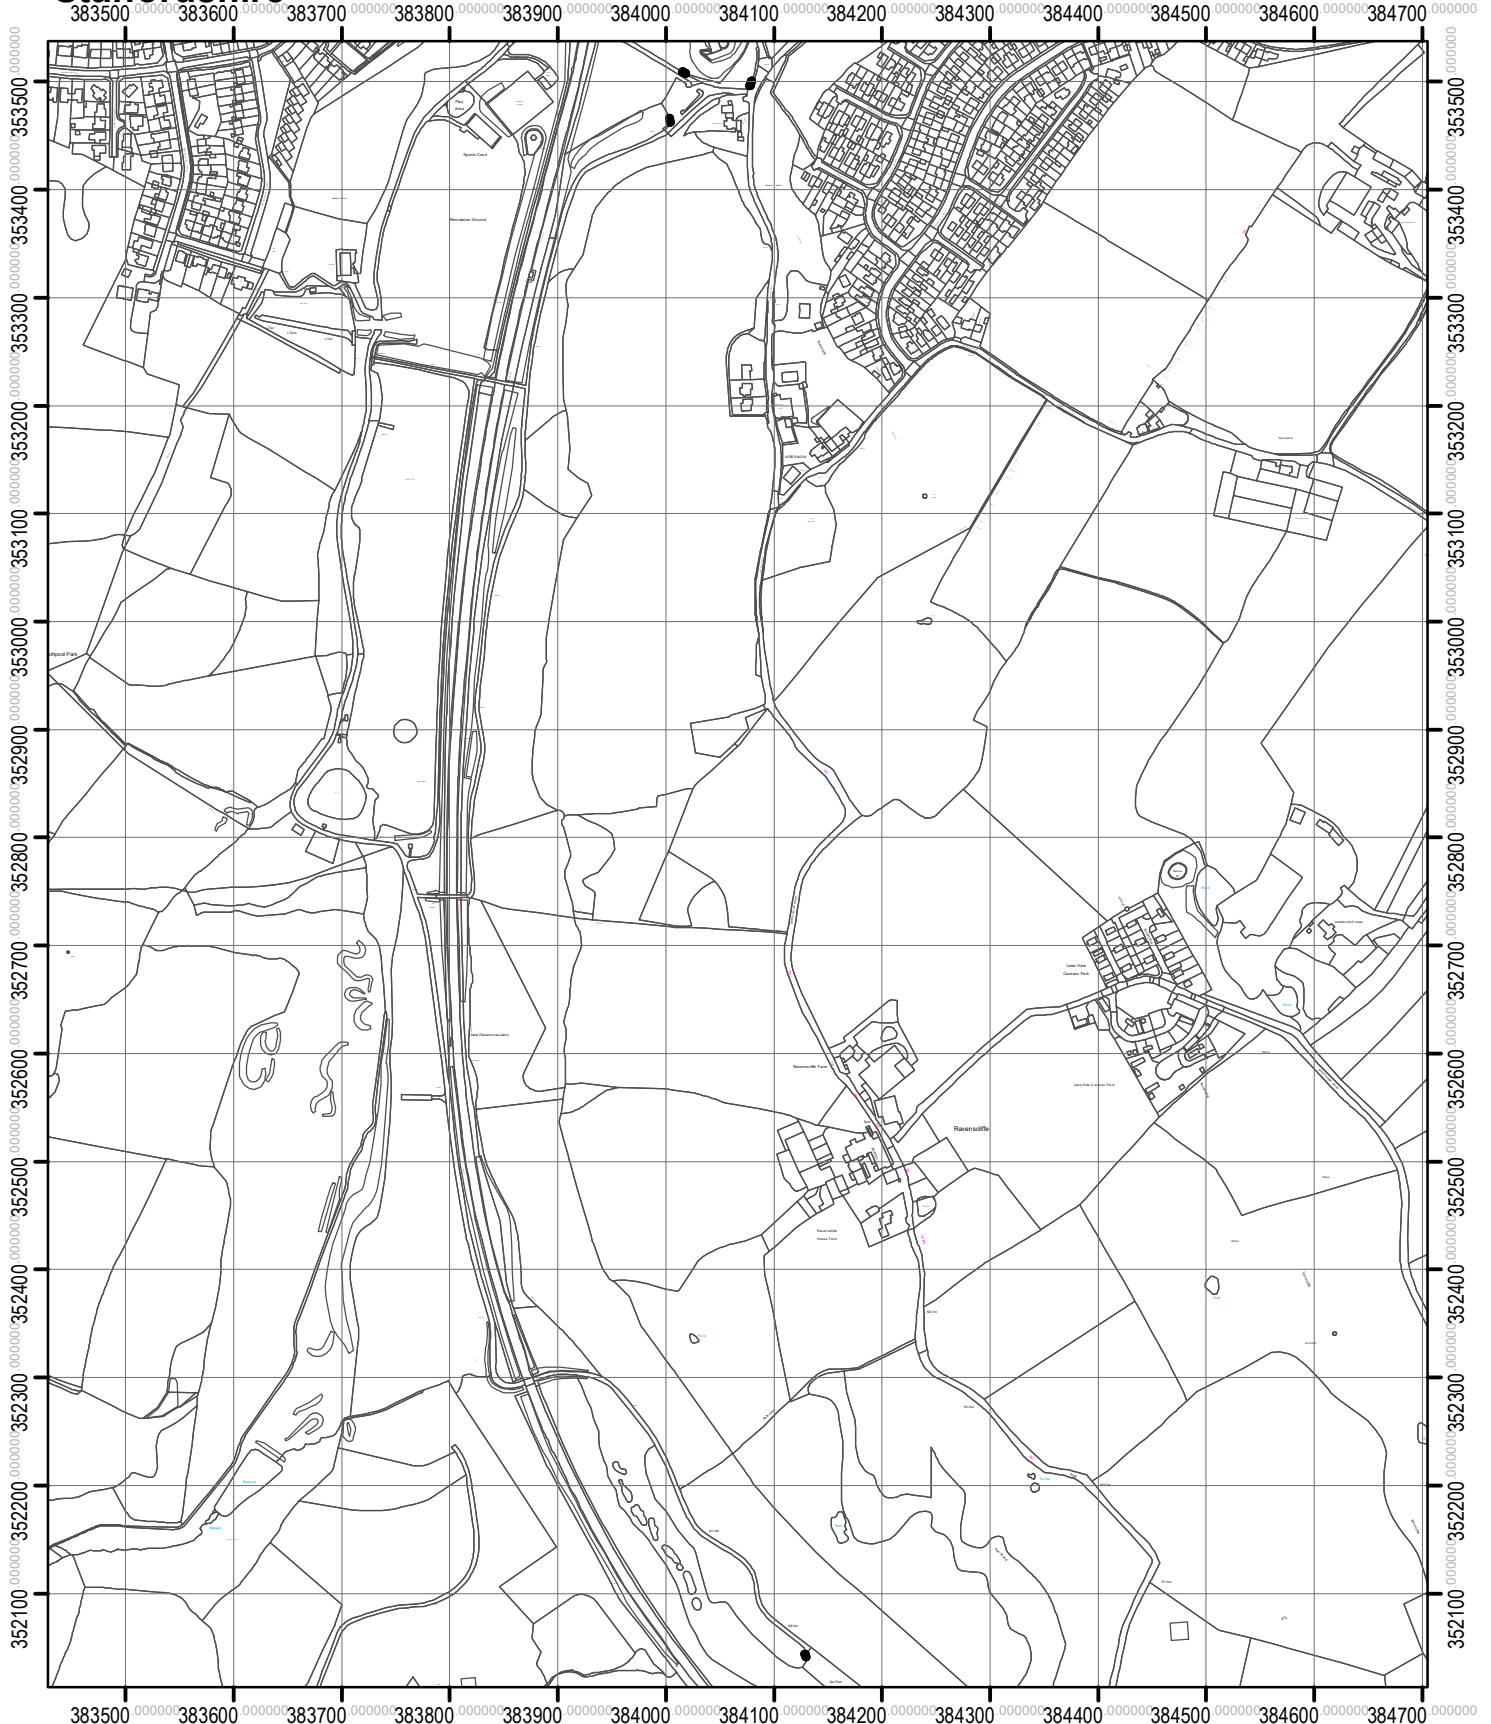

**Bathpool Park
Boathouse Road
Kingsgrove Stoke-On-Trent
Staffordshire**

Newcastle Borough Council

1:7,000

This map is reproduced from the Ordnance Survey material with the permission of Her Majesty's Stationery Office.
© Crown copyright. Unauthorised reproduction infringes Crown copyright and may lead to civil proceedings.
Newcastle-under-Lyme Borough Council - AC0000849941